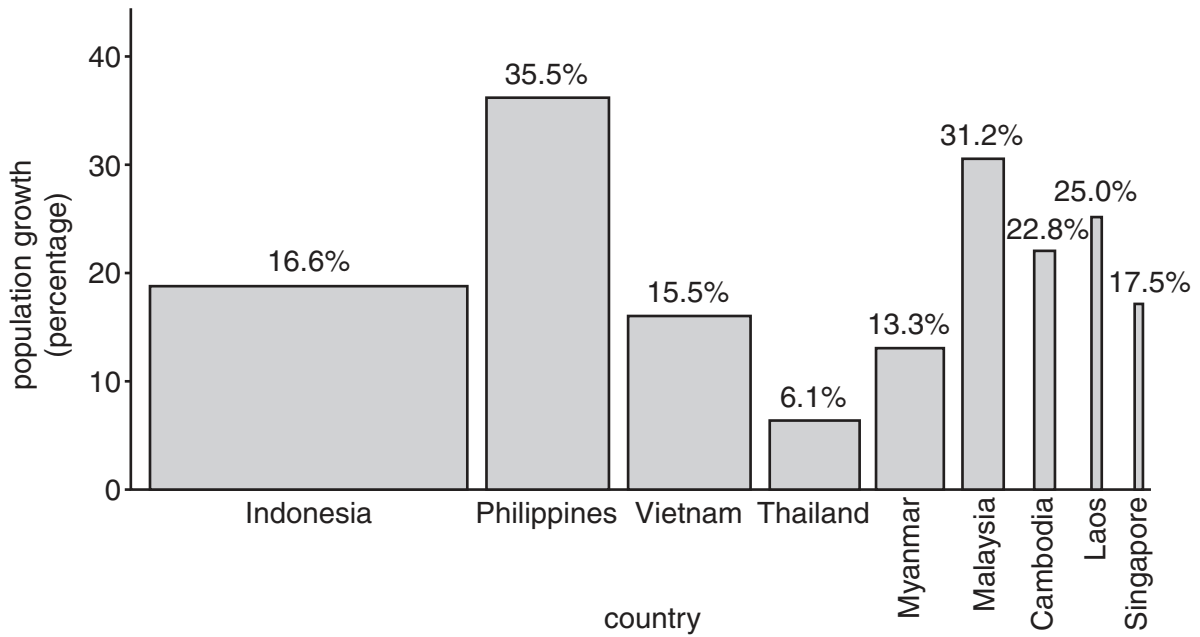

**Key**

- CO₂ concentration
- average surface temperature

Fig. 2 for Question 3

Some types of mass movement

Fig. 3 for Question 4

Projected population growth for countries in South-east Asia, 2010–30

The width of each bar shows the size of the total population of the country named.
The height of the bar shows the projected percentage rate of population growth.
The area of the bar shows the projected increase in total population.

Table 1 for Question 5

Immigration to Germany from selected countries of the European Union (EU) in 2011–12

source country	increase in immigration between 2010–11 and 2011–12	
	percentage	total number of migrants*
Bulgaria	+14	7 000
Greece	+43	10 000
Hungary	+31	13 000
Italy	+40	12 000
Poland	+8	13 000
Portugal	+43	4 000
Romania	+23	21 000
Slovenia	+62	2 000
Spain	+45	9 000